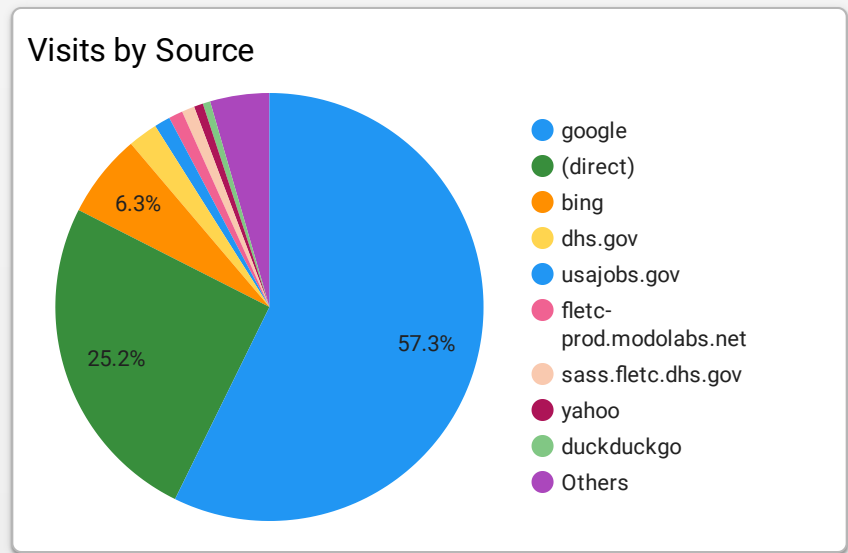

FLETC.gov Web Performance Metrics

Session Details

	Average session duration	Engaged sessions
1.	00:02:55	52,230

1 - 1 / 1

Pageviews and Engagement

	Views	Engagement rate
1.	224,214	56.02%

1 - 1 / 1

Active Users

	Active users	30-day active users
1...	69,658	141,211

1 - 1 / 1

Top Overall Pages

	Page title	Views
1.	Frontpage Federal Law Enforcement Training Centers	583
2.	Training Catalog Federal Law Enforcement Training Centers	457
3.	Glynco, Georgia Federal Law Enforcement Training Centers	264
4.	Training Federal Law Enforcement Training Centers	152
5.	Artesia, New Mexico Federal Law Enforcement Training Centers	110
6.	Glynco Campus Life Federal Law Enforcement Training Centers	103
7.	Programs Federal Law Enforcement Training Centers	93
8.	Physical Efficiency Battery (PEB) Federal Law Enforcement Training Centers	91
9.	Locations Federal Law Enforcement Training Centers	89
10.	Check-In Federal Law Enforcement Training Centers	84