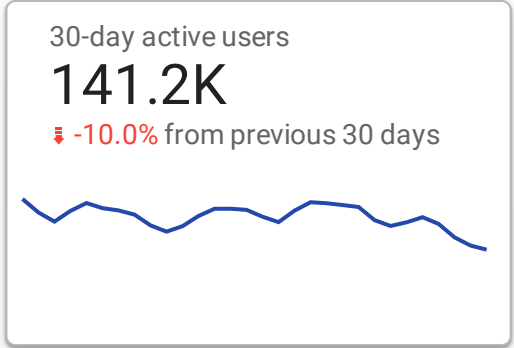

FLETC.gov Web Performance Metrics

Session Details

	Average session duration	Engaged sessions
1.	00:02:55	52,230

1 - 1 / 1

Pageviews and Engagement

	Views	Engagement rate
1.	224,214	56.02%

1 - 1 / 1

Active Users