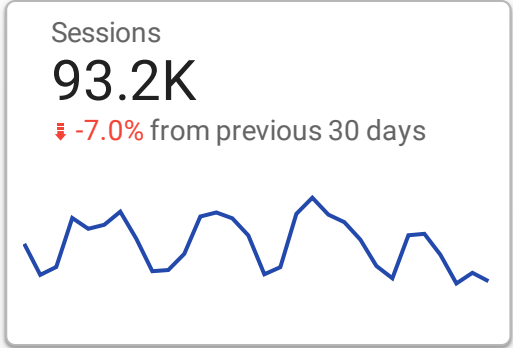

FLETC.gov Web Performance Metrics

Session Details

	Average session duration	Engaged sessions
1.	00:02:55	52,230

1 - 1 / 1

Pageviews and Engagement

	Views	Engagement rate
1.	224,214	56.02%

1 - 1 / 1

Active Users