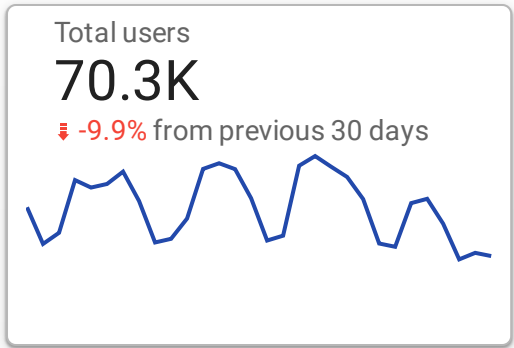

FLETC.gov Web Performance Metrics

Session Details

	Average session duration	Engaged sessions
1.	00:02:55	52,230

1 - 1 / 1

Pageviews and Engagement

	Views	Engagement rate
1.	224,214	56.02%

1 - 1 / 1

Active Users