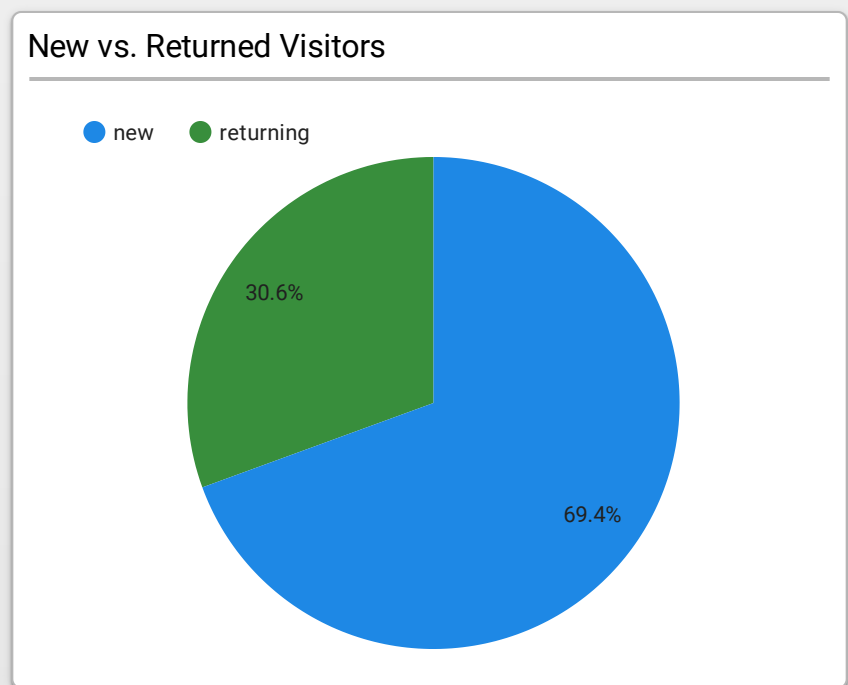

Top Overall Pages

	Page title	Views
1.	Frontpage | Federal Law Enforcement Training Centers	583
2.	Training Catalog | Federal Law Enforcement Training Centers	457
3.	Glynco, Georgia | Federal Law Enforcement Training Centers	264
4.	Training | Federal Law Enforcement Training Centers	152
5.	Artesia, New Mexico | Federal Law Enforcement Training Centers	110
6.	Glynco Campus Life | Federal Law Enforcement Training Centers	103
7.	Programs | Federal Law Enforcement Training Centers	93
8.	Physical Efficiency Battery (PEB) | Federal Law Enforcement Training Centers	91
9.	Locations | Federal Law Enforcement Training Centers	89
10.	Check-In | Federal Law Enforcement Training Centers	84

1 - 100 / 337