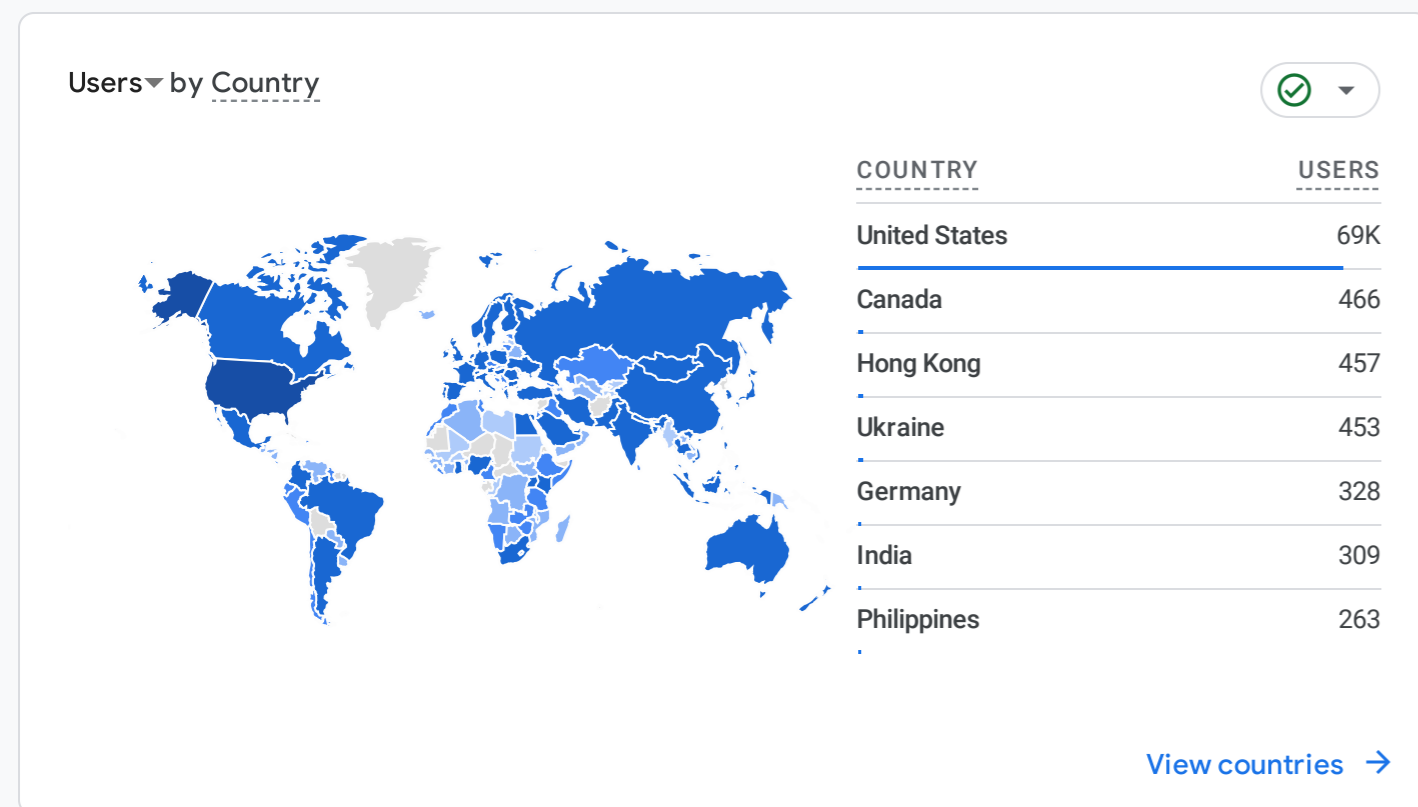

WHAT ARE YOUR TOP CAMPAIGNS?