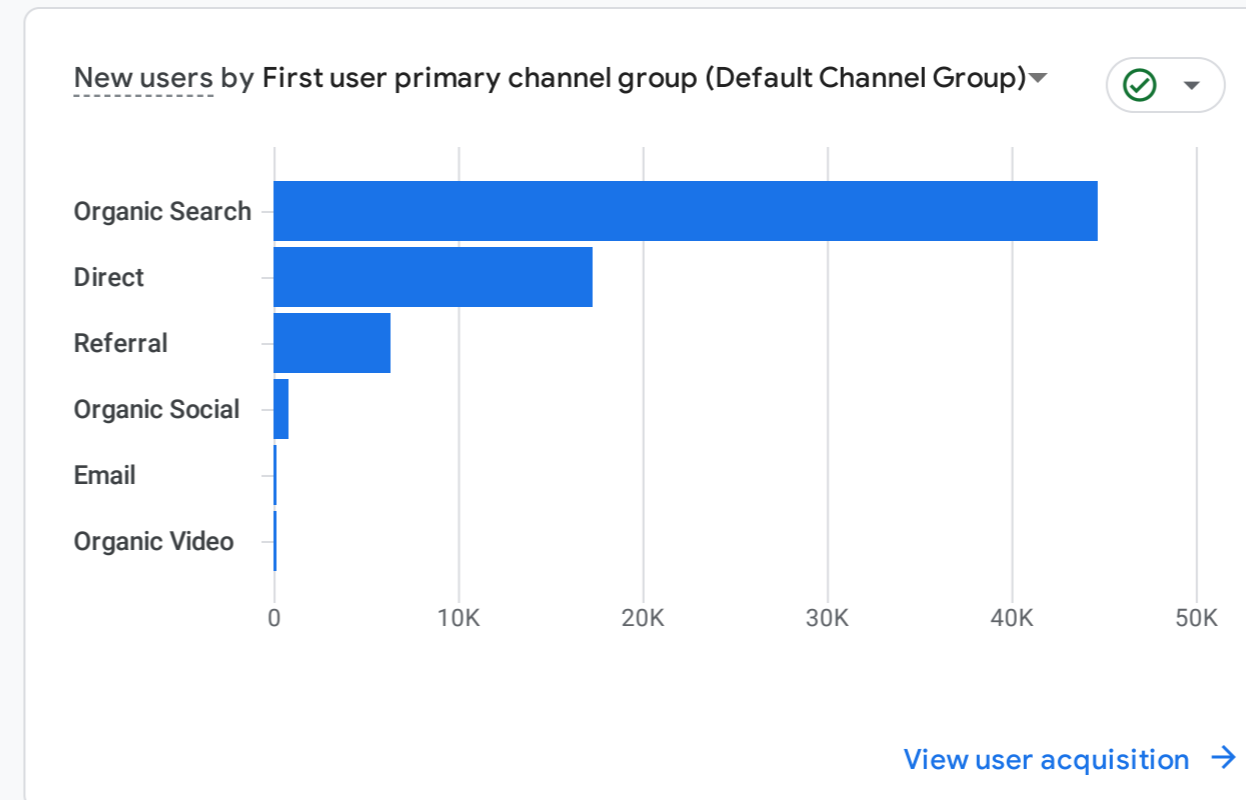

All Users Add comparison

Custom Jun 1 - Jun 30, 2024

Reports snapshot

WHERE DO YOUR NEW USERS COME FROM?

WHAT ARE YOUR TOP CAMPAIGNS?

HOW ARE ACTIVE USERS TRENDING?

HOW WELL DO YOU RETAIN YOUR USERS?

WHICH PAGES AND SCREENS GET THE MOST VIEWS?

WHAT ARE YOUR TOP EVENTS?

Users by Device category

New users by First user source

WHERE DOES YOUR LTV COME FROM?