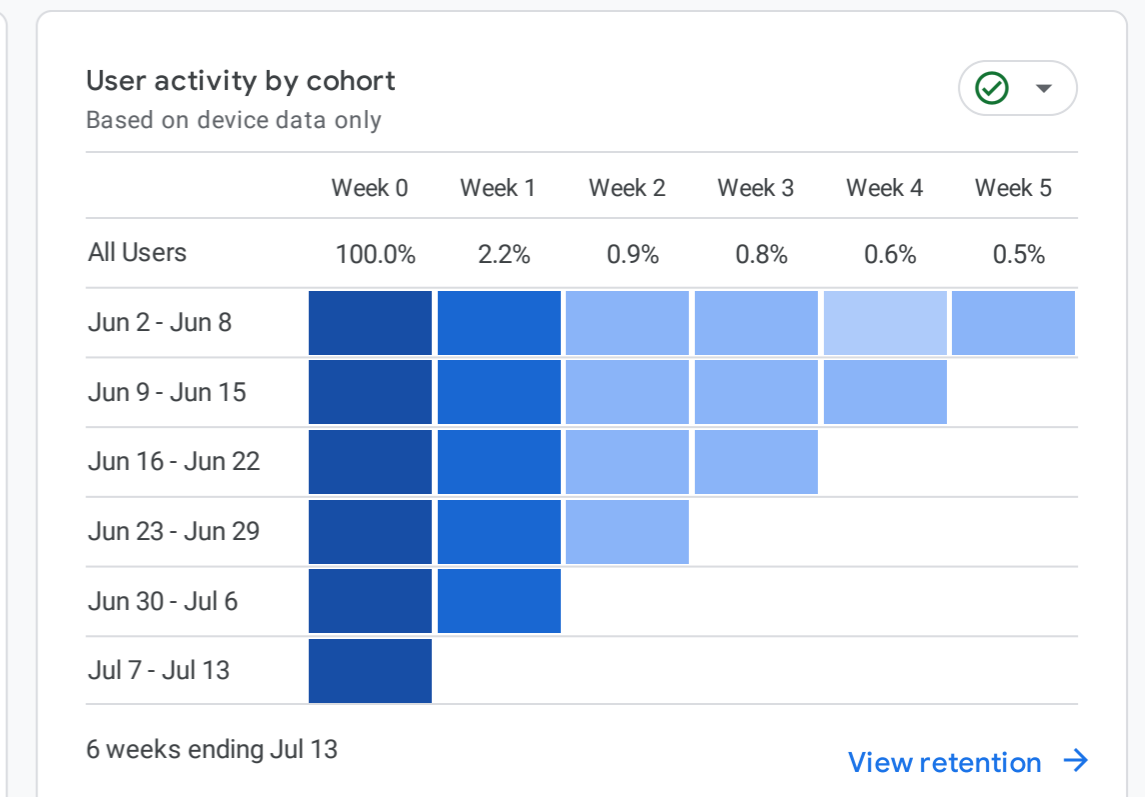

All Users Add comparison

Custom Jun 1 - Jun 30, 2024

Reports snapshot

WHERE DO YOUR NEW USERS COME FROM?

WHAT ARE YOUR TOP CAMPAIGNS?

HOW ARE ACTIVE USERS TRENDING?

HOW WELL DO YOU RETAIN YOUR USERS?

WHICH PAGES AND SCREENS GET THE MOST VIEWS?

WHAT ARE YOUR TOP EVENTS?

Users by Device category

New users by First user source

WHERE DOES YOUR LTV COME FROM?