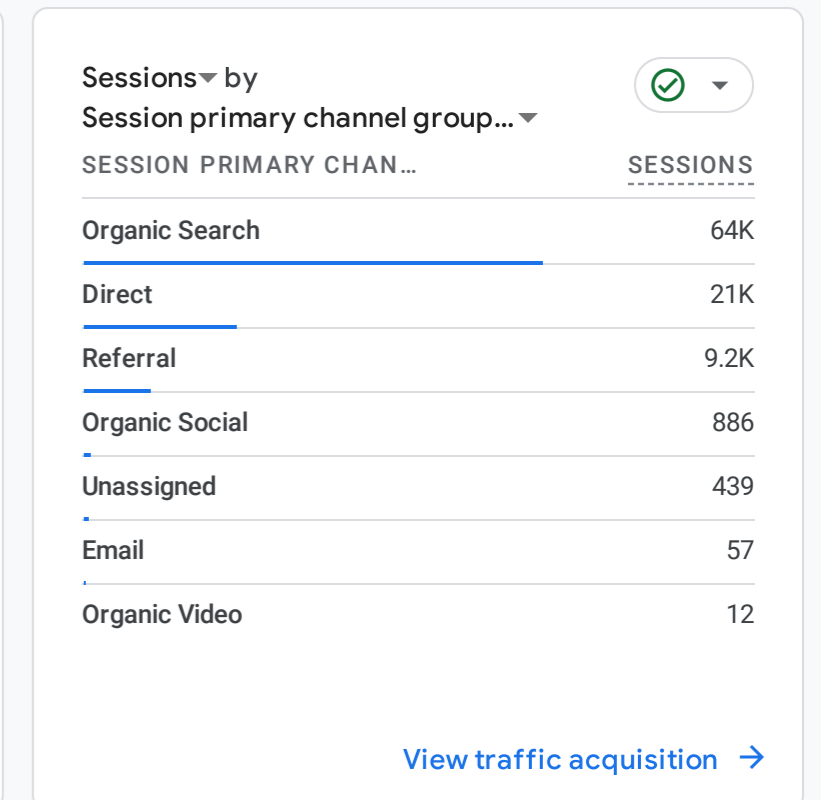

All Users Add comparison

Custom Jun 1 - Jun 30, 2024

Reports snapshot

WHERE DO YOUR NEW USERS COME FROM?

WHAT ARE YOUR TOP CAMPAIGNS?

HOW ARE ACTIVE USERS TRENDING?

HOW WELL DO YOU RETAIN YOUR USERS?

WHICH PAGES AND SCREENS GET THE MOST VIEWS?

WHAT ARE YOUR TOP EVENTS?

Users by Device category

New users by First user source

WHERE DOES YOUR LTV COME FROM?