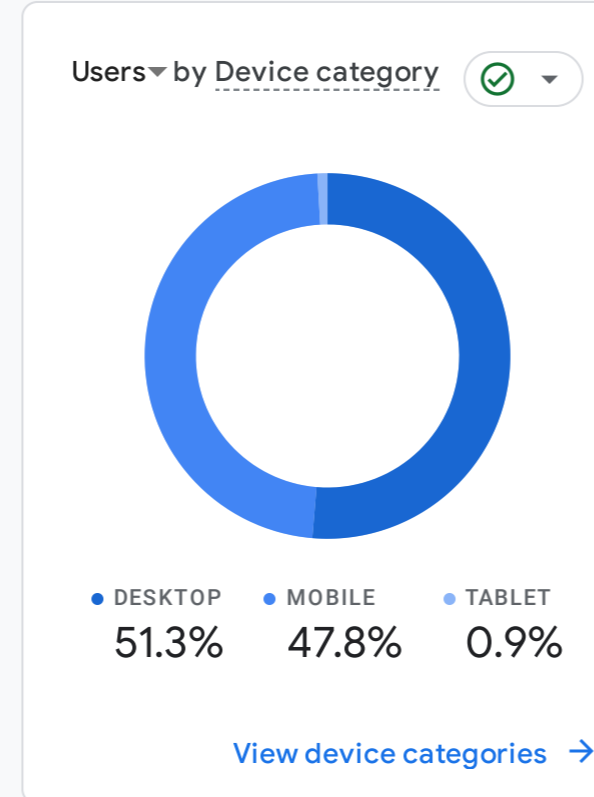

All Users Add comparison

Custom Jun 1 - Jun 30, 2024

Reports snapshot

WHERE DO YOUR NEW USERS COME FROM?

WHAT ARE YOUR TOP CAMPAIGNS?

HOW ARE ACTIVE USERS TRENDING?

HOW WELL DO YOU RETAIN YOUR USERS?

WHICH PAGES AND SCREENS GET THE MOST VIEWS?

WHAT ARE YOUR TOP EVENTS?

Users by Device category

New users by First user source

WHERE DOES YOUR LTV COME FROM?