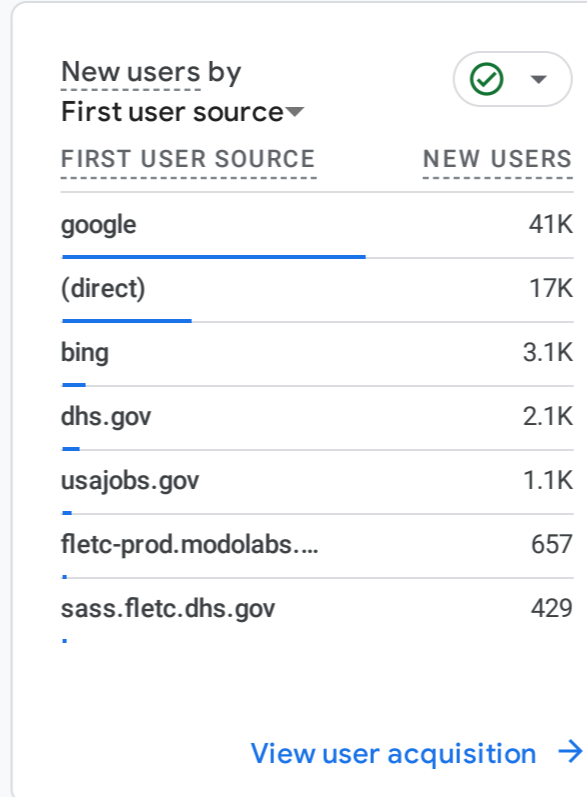

All Users Add comparison

Custom Jun 1 - Jun 30, 2024

Reports snapshot

WHERE DO YOUR NEW USERS COME FROM?

WHAT ARE YOUR TOP CAMPAIGNS?

HOW ARE ACTIVE USERS TRENDING?

HOW WELL DO YOU RETAIN YOUR USERS?

WHICH PAGES AND SCREENS GET THE MOST VIEWS?

WHAT ARE YOUR TOP EVENTS?

Users by Device category

New users by First user source

WHERE DOES YOUR LTV COME FROM?