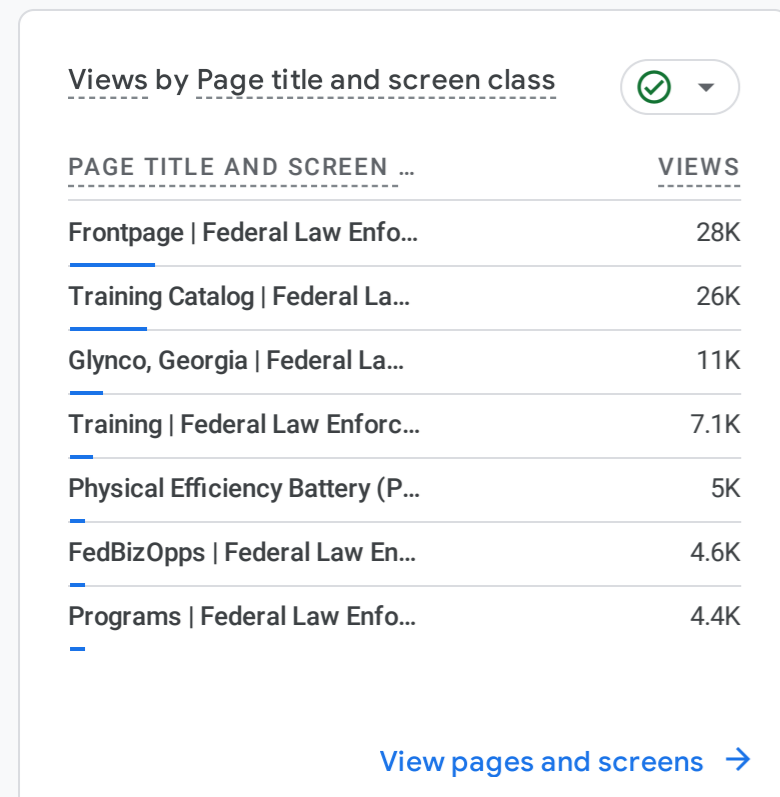

All Users Add comparison

Custom Jun 1 - Jun 30, 2024

Reports snapshot

WHERE DO YOUR NEW USERS COME FROM?

WHAT ARE YOUR TOP CAMPAIGNS?

HOW ARE ACTIVE USERS TRENDING?

HOW WELL DO YOU RETAIN YOUR USERS?

WHICH PAGES AND SCREENS GET THE MOST VIEWS?