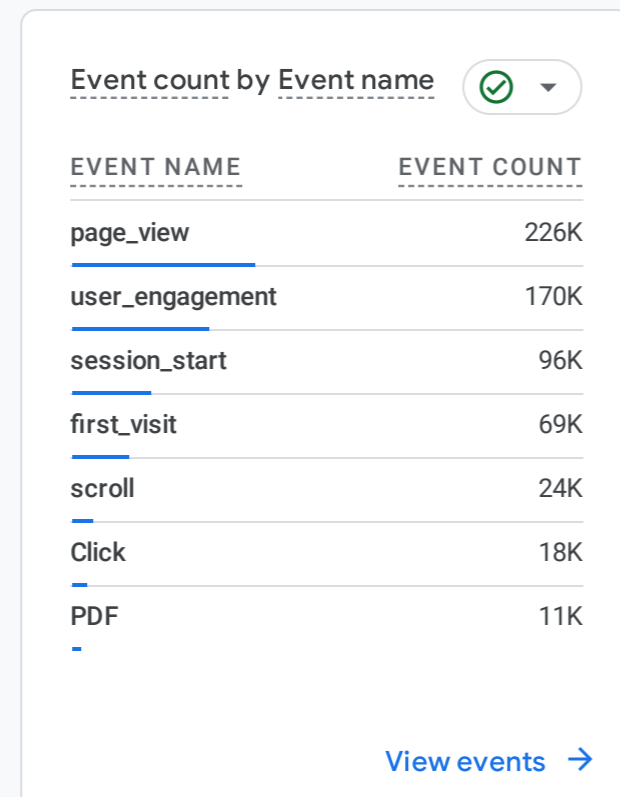

All Users Add comparison

Custom Jun 1 - Jun 30, 2024

Reports snapshot

WHERE DO YOUR NEW USERS COME FROM?

WHAT ARE YOUR TOP CAMPAIGNS?

HOW ARE ACTIVE USERS TRENDING?

HOW WELL DO YOU RETAIN YOUR USERS?

WHICH PAGES AND SCREENS GET THE MOST VIEWS?

WHAT ARE YOUR TOP EVENTS?

Users by Device category

New users by First user source

WHERE DOES YOUR LTV COME FROM?