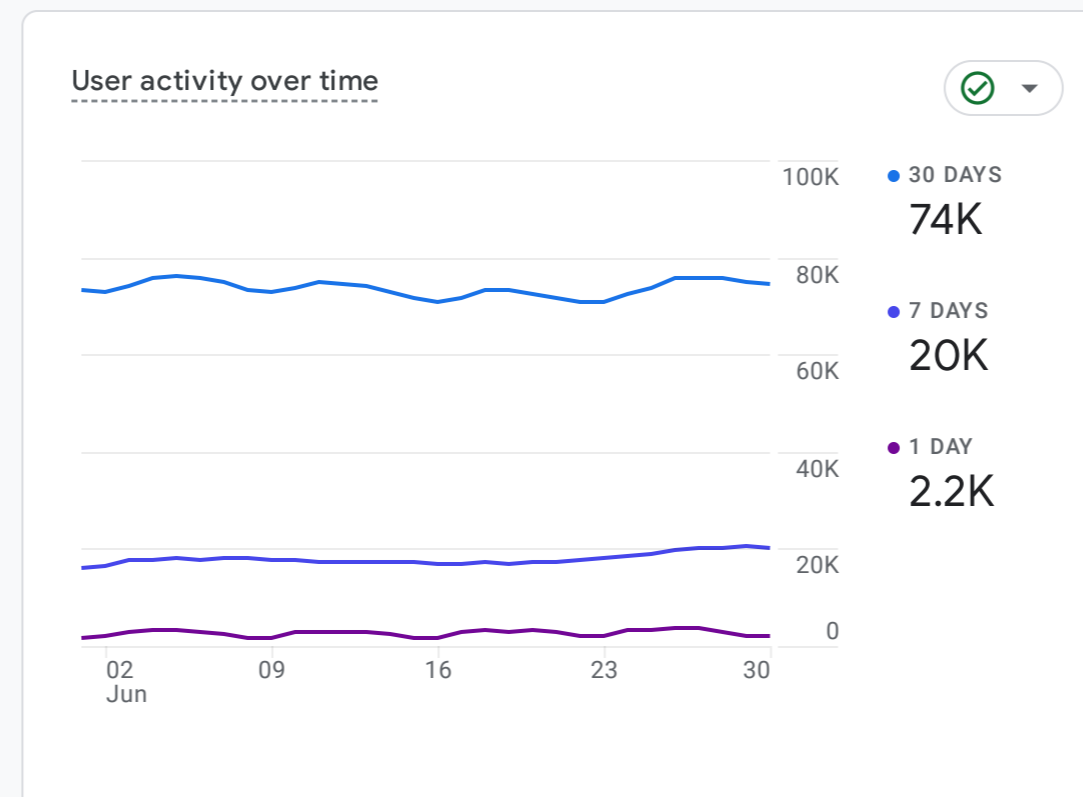

All Users Add comparison

Custom Jun 1 - Jun 30, 2024

Reports snapshot

WHERE DO YOUR NEW USERS COME FROM?

WHAT ARE YOUR TOP CAMPAIGNS?

HOW ARE ACTIVE USERS TRENDING?

HOW WELL DO YOU RETAIN YOUR USERS?

WHICH PAGES AND SCREENS GET THE MOST VIEWS?

WHAT ARE YOUR TOP EVENTS?

Users by Device category

New users by First user source

WHERE DOES YOUR LTV COME FROM?